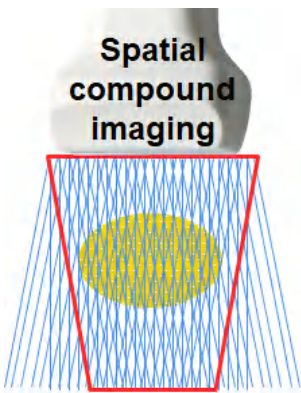

HiScom Spatial Composite Imaging