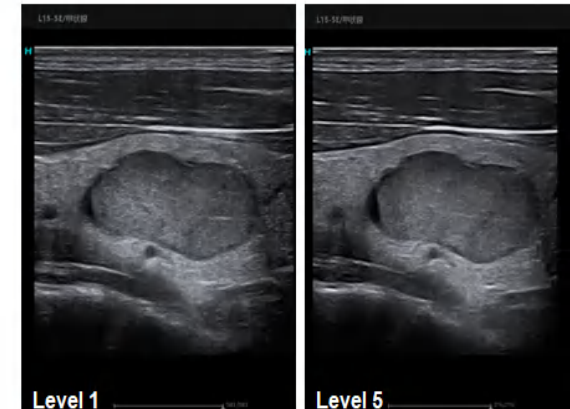

HD60EXP system platform

HD60EXP's platform is adopted GPU processing architecture, through multi-line scanning, multi-line receiving, lossless data uploading and floating point operation, the accuracy and speed of signal processing are greatly improved, the image has better whole field uniformity and spatial resolution.

HiScom Spatial Composite Imaging

- Real-time image comparison on one screen
- Support for the color mode
- Support for convex and linear array probes
- Support for harmonic imaging

HiPure Advanced Speckle Noise Suppression

Speckle noise reduction suppression technology suppresses speckles and improves contrast resolution without blurring structural details.

Excellent Imaging in Abdominal, Obstetric, and Gynecological Examination

Need for a standard operation procedure
No ultrasound examination item missed

Simple User Operation

Solo ingenuity of ergonomic design, electric lifting, rotating adjustable control panel, omni-directional adjustable screen joint arm, give you a comfortable and intimate working environment.