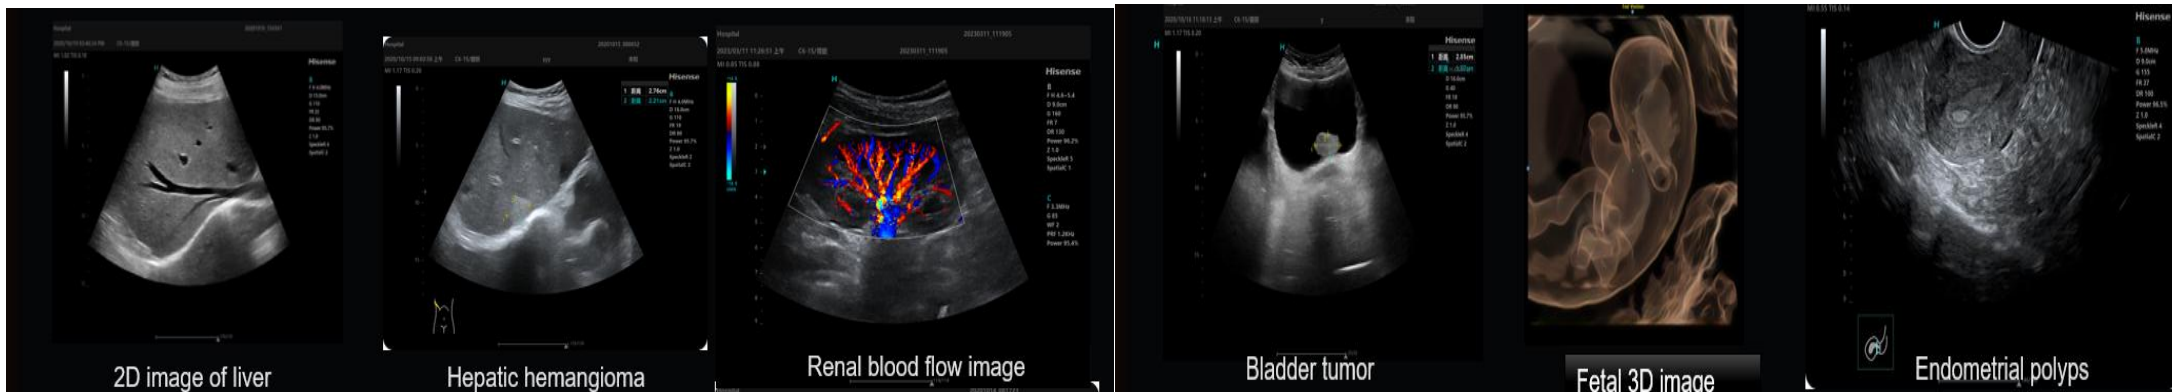

HiScom Spatial Composite Imaging

- Real-time image comparison on one screen
- Support for the color mode
- Support for convex and linear array probes
- Support for harmonic imaging

HiPure Advanced Speckle Noise Suppression

Speckle noise reduction suppression technology suppresses speckles and improves contrast resolution without blurring structural details.

Excellent Imaging in Abdominal, Obstetric, and Gynecological Examination

Need for a standard operation procedure
No ultrasound examination item missed

Simple User Operation

Solo ingenuity of ergonomic design, electric lifting, rotating adjustable control panel, omni-directional adjustable screen joint arm, give you a comfortable and intimate working environment.